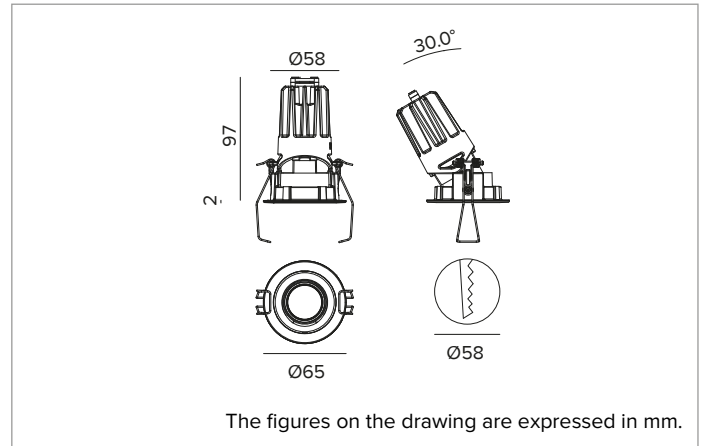

1T8452EL | CCTEVO ARCHITECTURAL 58

Adjustable recessed LED projector in a trim version

	3500K	H(m)	D(m)	Emax(lx)
	Ra90		37°	
Fixture Power	10W	1	0.67	2192
Source Flux	1217lm	2	1.35	548
Fixture Flux	840lm	3	2.02	244
Efficacy	87lm/W	4	2.69	137
TS1335	Imax=1801cd/klm	Imax	2192cd	5
			3.37	88

CCT nominal: 3500K

Lifetime (L80/B10): >50000h tq +25°C

ILLUMINOTECHNICAL CHARACTERISTICS

FL Version - a moulded white plastic optical holder with metallised polycarbonate precision optics, a holographic diffusion filter and a black silicone cut off ring. UGR<19 (EN 12464-1).

Optic: REFLECTOR

Beam angles: FL

Optical efficiency: 69%

Fixture flux: 840lm

Luminous efficacy: 87lm/W

Photobiological safety: Compliant with RG1 low risk group

MECHANICAL CHARACTERISTICS

Moulded white plastic optic holder and die-cast aluminium heat sink in black color. White colour cover. The optical unit can be adjusted up to 30° on the vertical plane. Trim version with an integrated white ring.